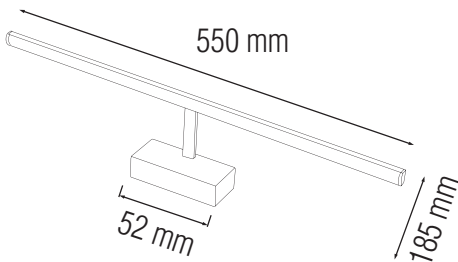

LED PICTURE & MIRROR LAMP

Product&Family Code:

040 014 0012

ANKA-12

CHROME

Technical Drawing

Technical Data

Voltage (V)	100-250V
Product Wattage (W)	12
Equivalence with incandescent lamp(W)	96
Colour Render Index (Ra)	>Ra70
Colour Temperature (K)	4200
Materials	Chrome + PC
Protection Class	I
Dimmable	No
EEI	A to A++
Warm-up time up to 60 % of the full light output	Instant Full Light
Luminous Flux (lm)	850
Luminous Efficacy (lm/W)	71
Rated Life (hrs) ⌚	30.000
IP Rating	45
Power Factor	>0.5
Beam Angle	120°
Starting Time	<0.2s
Number of ON-OFF cycling	x15.000